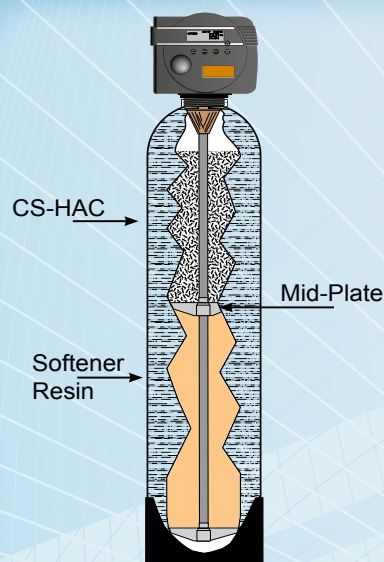

MUCH MORE THAN A WATER SOFTENER...

Two water treatment process
with only one tank and controller.
Lifetime Tank Warranty
10 Year Control Valve Warranty
5 Years on All Parts Warranty
5 Years Labor Warranty

Signature Combi-Treatment Water Conditioner

Utilizes two separate media chambers in one tank by using the patented Vortech Tank distributor technology.

Top Chamber – Coconut High Activated Carbon

- ✿ Removes chlorine and other chemicals before they enter your home.
- ✿ Neutralizes unpleasant odors and discoloration of water.
- ✿ Reduces the drying effects of chlorine
- ✿ Keeps clothes softer, brighter and more colorful.

Bottom Chamber

- ✿ High Efficiency Ion-Exchange Resin

1 Cube Installed Price

$2199.00 HSCA-~~$2099.00~~

1.5 Cube Installed Price

$2599.00 HSCA-~~$2499.00~~